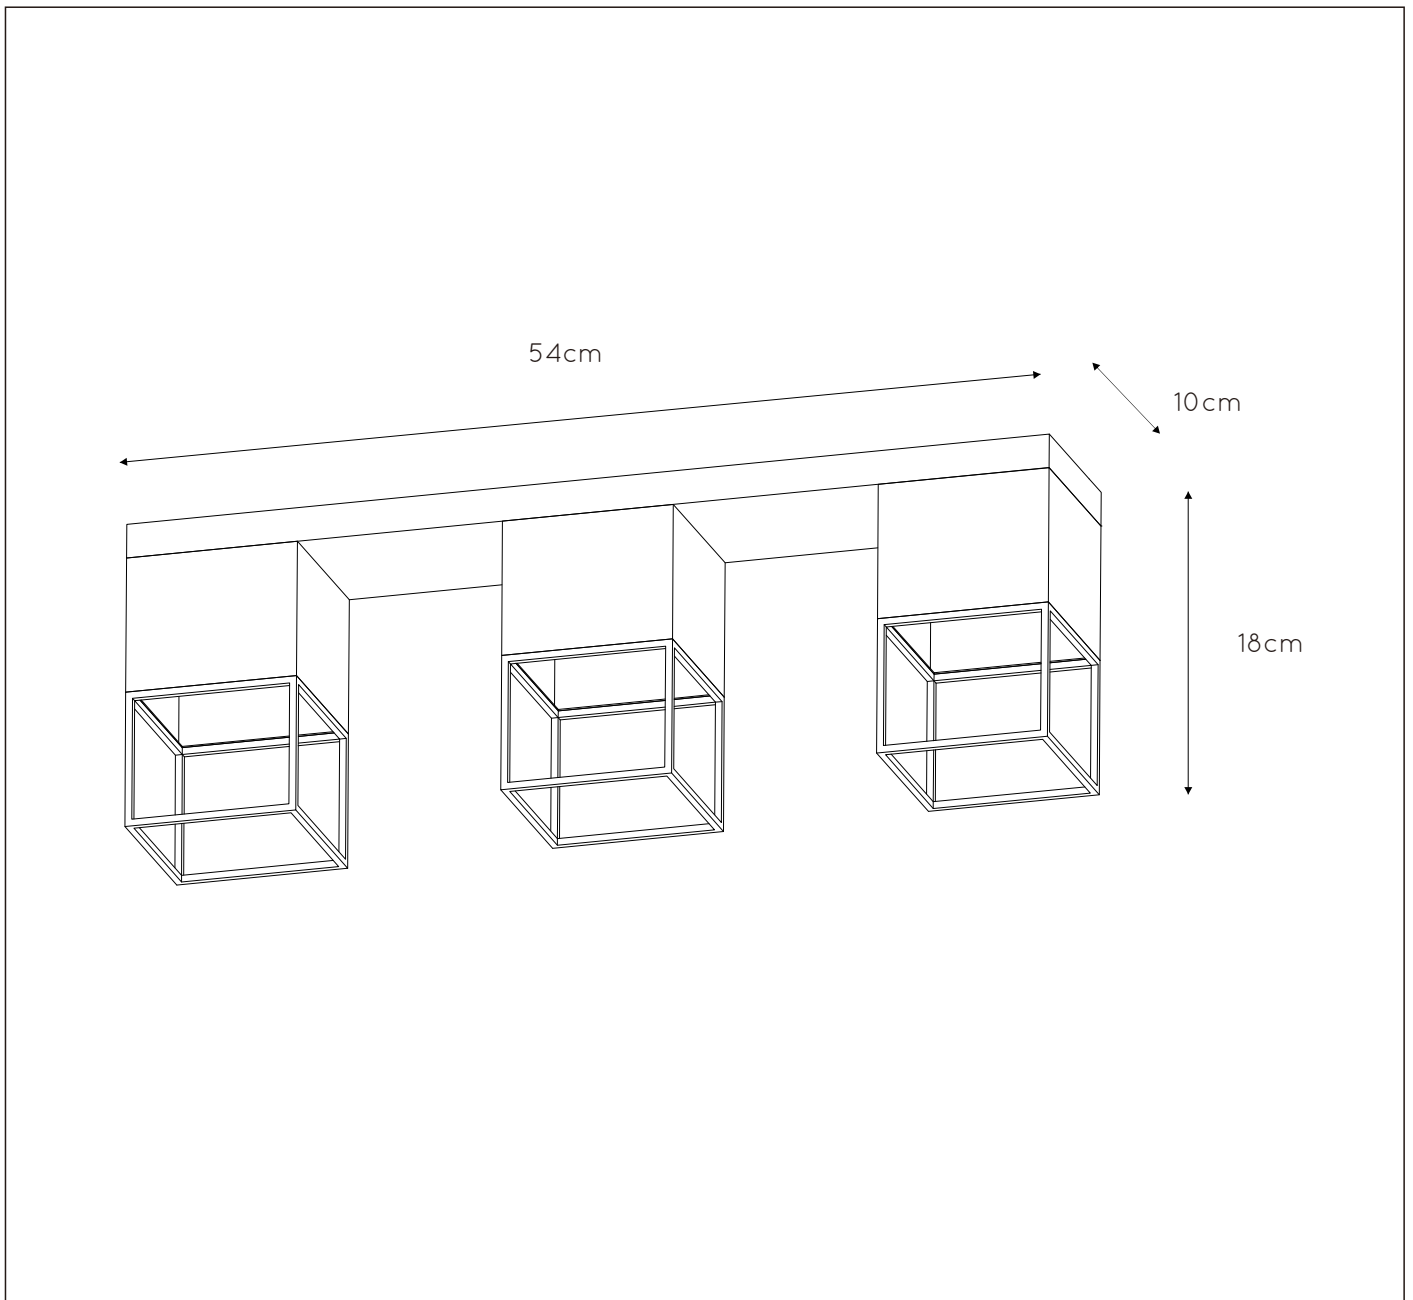

RIXT

Item number : 21120/03/30

EAN CODE : 5411212211064

For more specifications, dimensions please visit

www.lucide.com